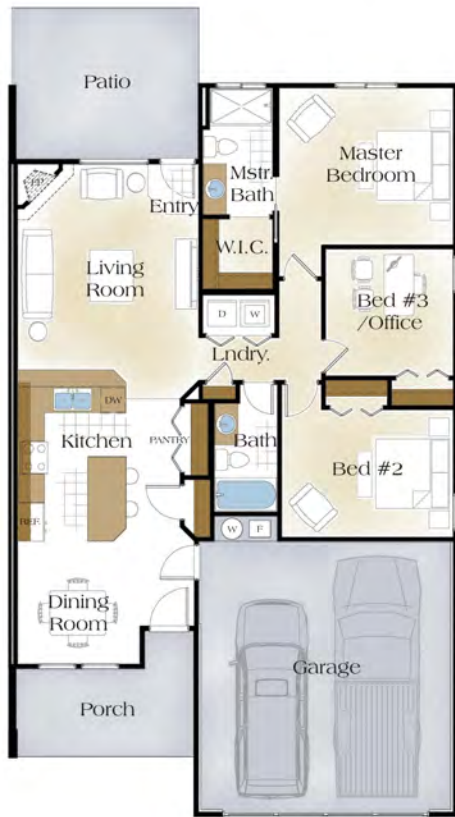

The Beechwood

Levels:	1
Bedrooms:	3
Baths:	2
Garage:	2-car
ASF:	1,301

The Beechwood by Tahoe Homes allows you to enjoy the convenience and lifestyle of central Meridian without the price. Come see all the details that Tahoe Homes is known for: amazing curb appeal, 9' tall and vaulted ceilings, spacious rooms and an open-flow living area complete with cozy fireplace and full kitchen with island. Enjoy the park just yards away.