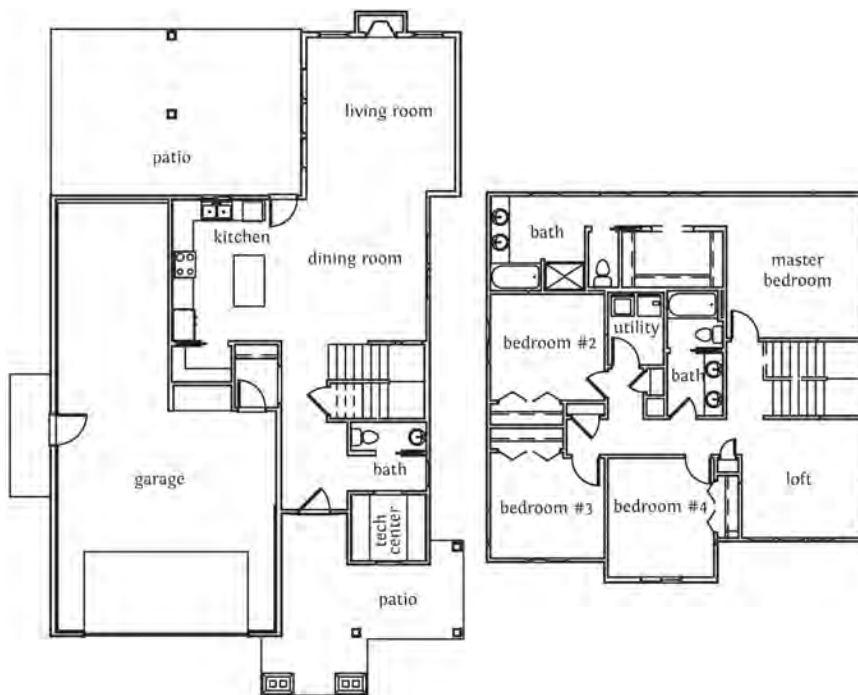

The Hepburn

Levels:	2
Bedrooms:	4
Baths:	2.5
Garage:	3-car
ASF:	2244

The Hepburn by Tahoe Homes is open, light-filled, and thoughtfully designed with your lifestyle in mind. Along with the granite counters, hardwood floors and stainless steel appliances that come standard, this home comes with a kid's nook, bonus loft, and the kind of thoughtful touches that make this the Tahoe Home you want to live in. Photos Similar.