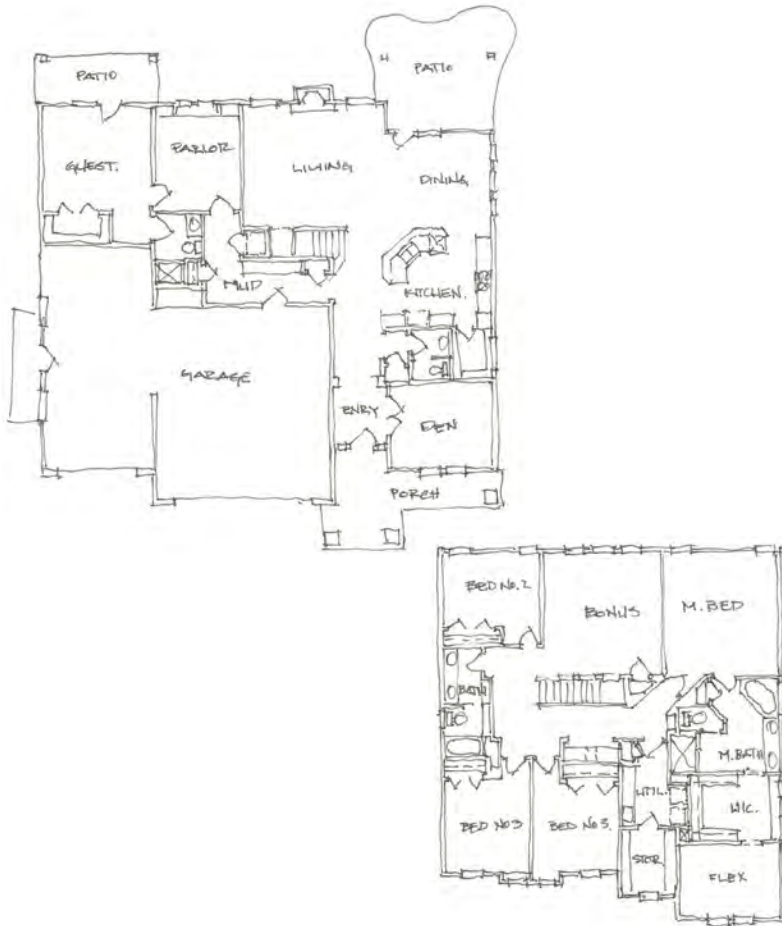

The Jefferson

Levels:	2
Bedrooms:	5
Baths:	4
Garage:	4-car
ASF:	3926

The Jefferson is everything you could ever need in a home. There's a guest room on the main level complete with a full bath and parlor room. French doors open into the front den. The gourmet kitchen is fully decked out with all the bells & whistles and a walk-in pantry. The generous Master Suite has a flex room tucked away beyond the walk-in closet. Huge upstairs bonus room. Photos Similar.