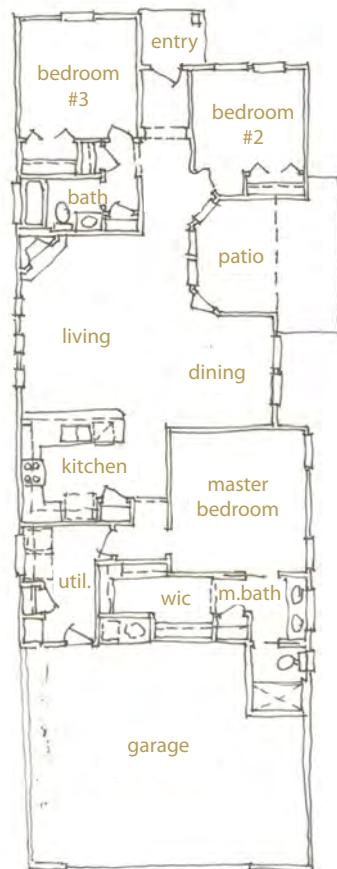

The Willow

Levels:	1
Bedrooms:	3
Baths:	2
Garage:	2-car
ASF:	1505

Clever design features make the best use of this home's 1500+ square feet. Single-level living with all the bells and whistles: granite countertops, hardwood floors, custom tilework and Tahoe-style storage throughout. The open living, dining and kitchen area is connected to a courtyard-style patio to provide the perfect entertaining space. Photos Similar.